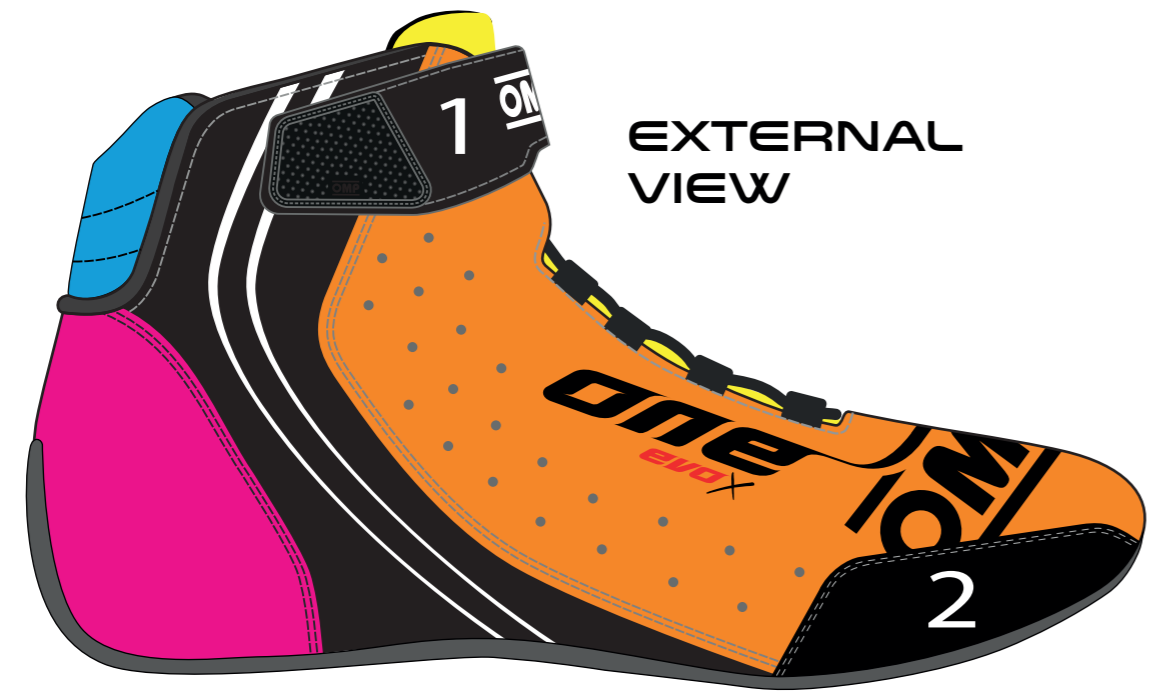

SHOES CUSTOMIZATION TUTOR

CREATE YOUR SPECIAL **ONE** *evo* IC0-0833-A01

- EXTERNAL MAIN AREA
- INTERNAL MAIN AREA
- (1-2) STRAP AND REINFORCE PANEL ONLY BLACK
- HEEL AREA
- TONGUE AREA
- SPOILER AREA

CHOOSE THE COLOUR FOR EACH AREA IN KANGAROO LEATHER

- Notes for the customer:**
- FLUO COLORS are more fluorescent than they appear in the color palette.
 - Color options are fix and are not following specific pantone codes.

LOGO AREA
 In this area you can insert your logo choosing between print or embroidery.
 If you want to insert your logo send it in vector format.